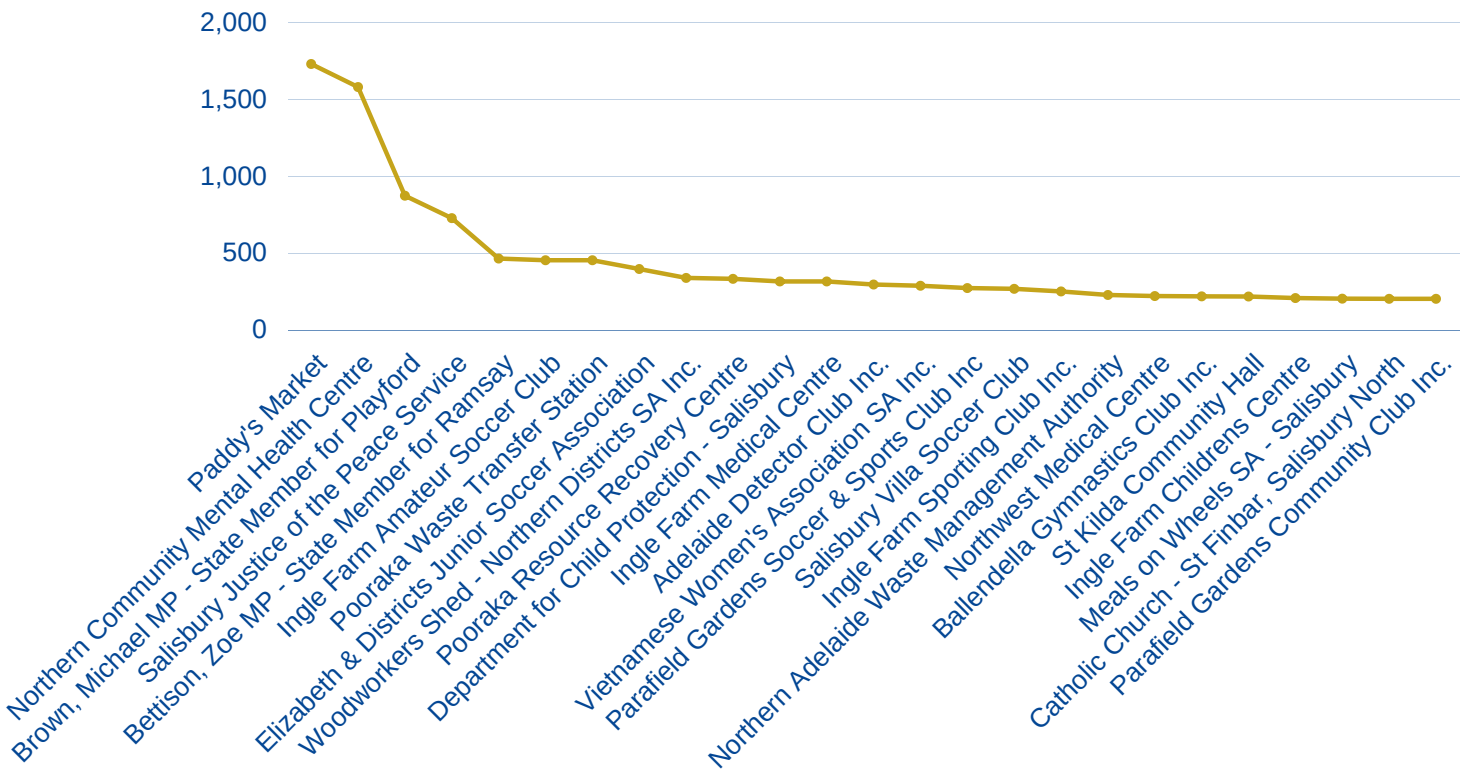

SALISBURY

WHAT ARE OUR COMMUNITY NEEDS?

29357 SESSIONS 1 JULY 2019 - 30 JUNE 2020

TOP 25 LANDING PAGES:

WHO ARE OUR USERS?

AGE

DEVICE

MEDIUM