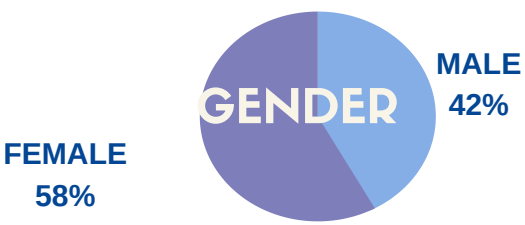

SALISBURY

WHAT ARE OUR COMMUNITY NEEDS?

29357 SESSIONS 1 JULY 2019 - 30 JUNE 2020

TOP 25 LANDING PAGES:

WHO ARE OUR USERS?

AGE

DEVICE

MEDIUM