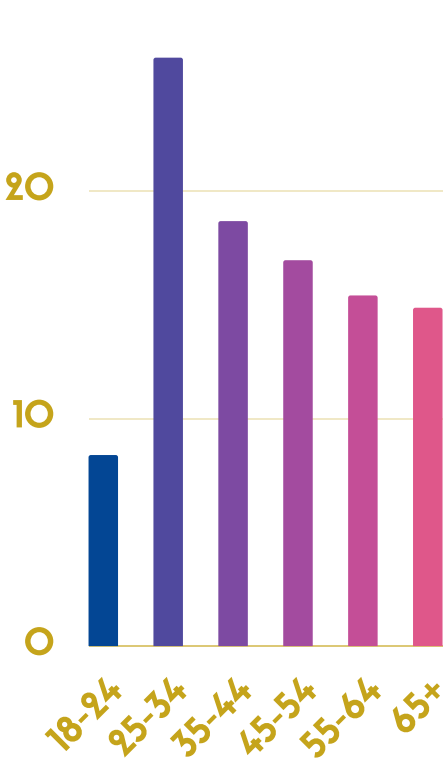

SALISBURY

WHAT ARE OUR COMMUNITY NEEDS?

29357 SESSIONS 1 JULY 2019 - 30 JUNE 2020

TOP 25 LANDING PAGES:

WHO ARE OUR USERS?

AGE

DEVICE

MEDIUM