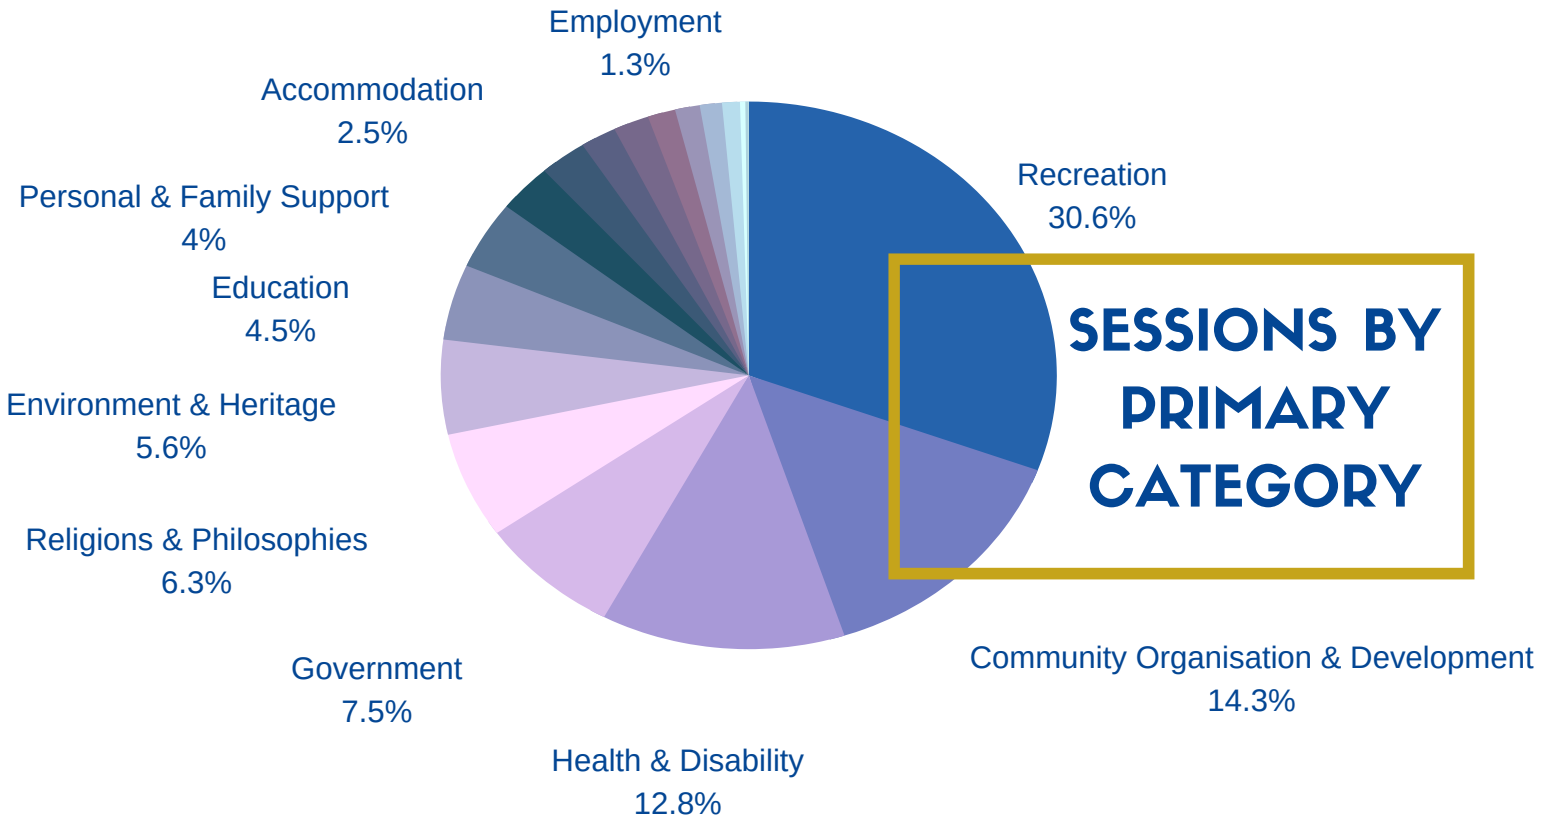

SALISBURY

WHAT ARE OUR COMMUNITY NEEDS?

29357 SESSIONS 1 JULY 2019 - 30 JUNE 2020

TOP 25 LANDING PAGES:

WHO ARE OUR USERS?

AGE

DEVICE

MEDIUM