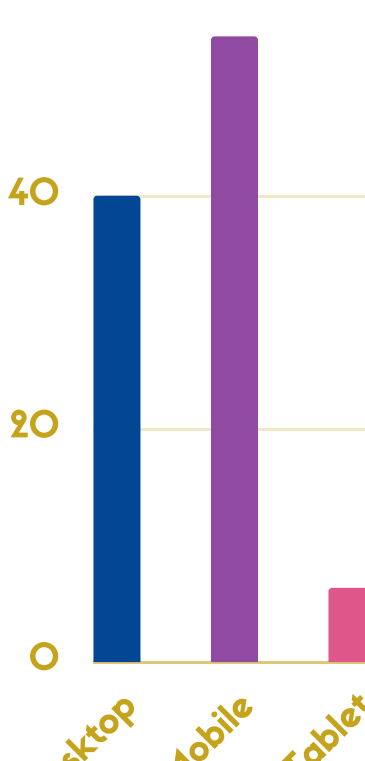

SALISBURY

WHAT ARE OUR COMMUNITY NEEDS?

29357 SESSIONS 1 JULY 2019 - 30 JUNE 2020

TOP 25 LANDING PAGES:

WHO ARE OUR USERS?

AGE

DEVICE

MEDIUM